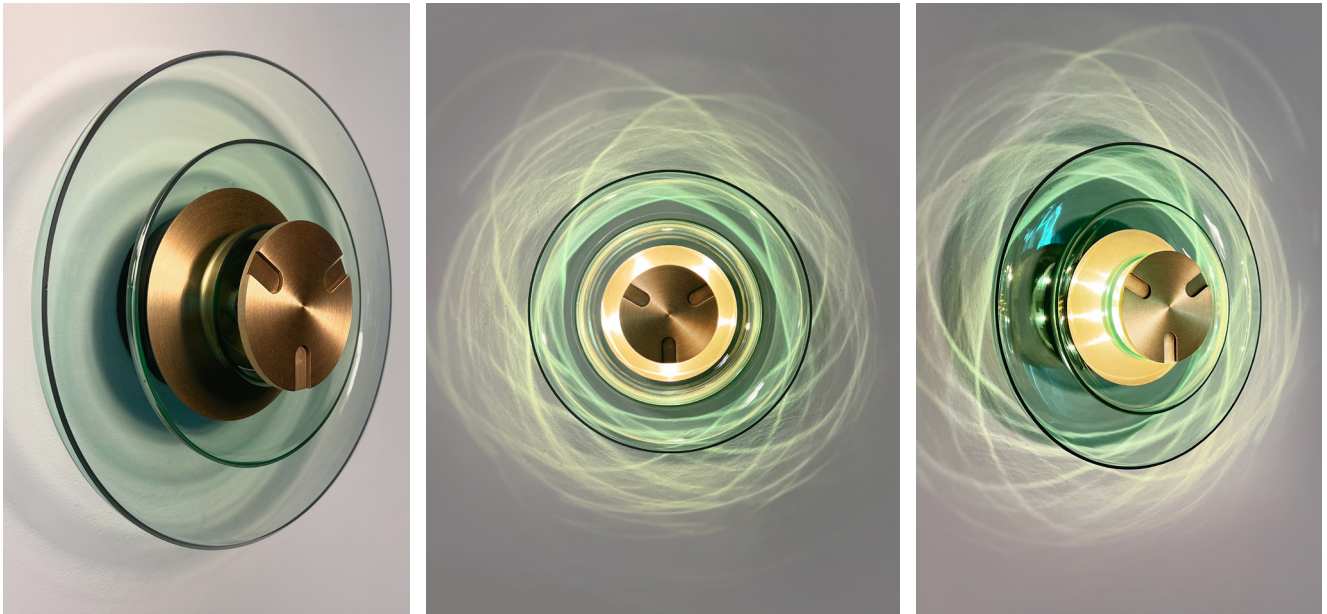

Jonathan Coles Lighting Studio
Courtyard Barn 2, Blounts Farm
Sonning Common
RG4 9PA
T: +44 (0) 1491 574663
mail@jonathancoles.co.uk
www.jonathancoles.co.uk

Ampere Wall Light Data Sheet

Product Information

The Ampere was born from our large scale installation at the regenerated Battersea Power station. Made from mouth blown recycled glass with natural brass machined detailing. Integrated with a long life, warm white light source the Ampere casts patterns onto the wall whilst illuminating the space.

Power: 6W
Integrated Lensed: LED 24VDC
Dimmable: Yes/Integrated Mains Dimmable
Lighting Temperature: Warm White 2700K
Rated Life: 50,000 hours
Protection: IP40, Class 2
Manufactured in the UK to EN60598 1-3