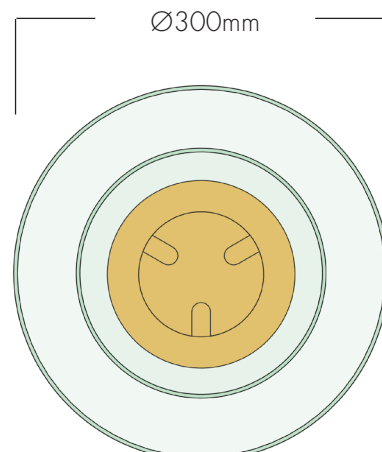

The Ampere was born from our large scale installation at the regenerated Battersea Power station. Made from mouth blown recycled glass with natural brass machined detailing. Integrated with a long life, warm white light source the Ampere casts patterns onto the wall whilst illuminating the space.

Power: 6W
Integrated Lensed: LED 24VDC
Dimmable: Yes/Integrated Mains Dimmable
Lighting Temperature: Warm White 2700K
Rated Life: 50,000 hours
Protection: IP40, Class 2
Manufactured in the UK to EN60598 1-3