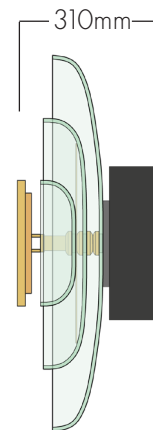

The Ampere was born from our large scale installation at the regenerated Battersea Power station. Made from mouth blown recycled glass with natural brass machined detailing. Integrated with a long life, warm white light source the Ampere casts patterns onto the wall whilst illuminating the space.

Power: 6W
Integrated Lensed: LED 24VDC
Dimmable: Yes/Integrated Mains Dimmable
Lighting Temperature: Warm White 2700K
Rated Life: 50,000 hours
Protection: IP40, Class 2
Manufactured in the UK to EN60598 1-3