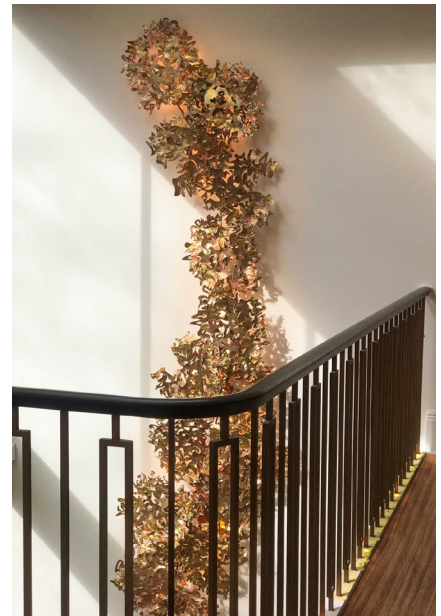

Jonathan Coles Lighting Studio
Courtyard Barn 2, Blounts Farm
Sonning Common
RG4 9PA
T: +44 (0) 1491 574663
mail@jonathancoles.co.uk
www.jonathancoles.co.uk

Copper Leaf Wall Data Sheet