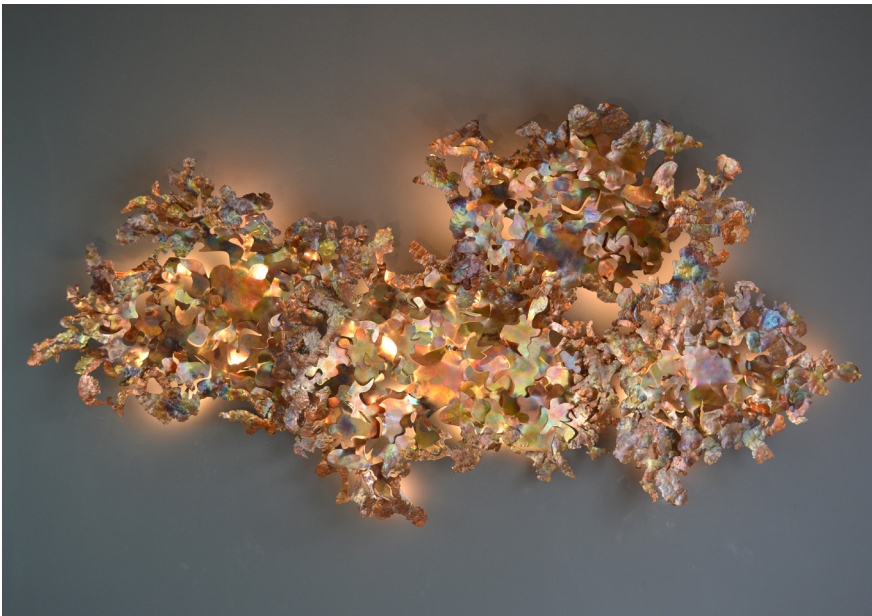

Jonathan Coles Lighting Studio
Courtyard Barn 2, Blounts Farm
Sonning Common
RG4 9PA
T: +44 (0) 1491 574663
mail@jonathancoles.co.uk
www.jonathancoles.co.uk

Copper Leaf Wall Data Sheet