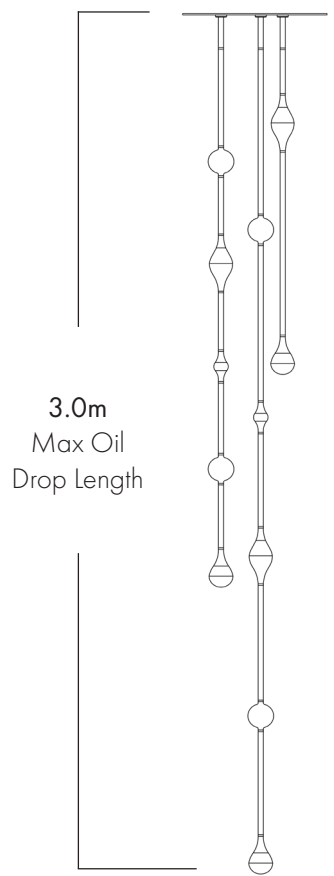

Jonathan Coles Lighting Studio
Courtyard Barn 2, Blounts Farm
Sonning Common
RG4 9PA
T: +44 (0) 1491 574663
mail@jonathancoles.co.uk
www.jonathancoles.co.uk

Oil Drop Data Sheet

Product Information

Droplets suspend from long stems as though caught by sunlight. Mouth blown glass elements are interspersed with polished aluminium forms to create a stunning though restrained light feature. Casting patterns to walls and floors it also provides a warm dimmable light effect. Suitable for many locations the Oil drop Chandelier is available in 3 standard arrangements with custom larger installations to project enquiry

Power: 10W - 140W
Integrated Lensed LED: Ra95
Dimmable: **Yes**
Lighting Temperature: Warm White 2500K
Rated Life: 50,000 hours
Protection: IP40, Class 3 SELV
Manufactured in the UK to EN60598 1-3

Oil Drop Chandelier 3 Drop - OD.03.01
Oil Drop Chandelier 5 Drop - OD.05.01
Oil Drop Chandelier 7 Drop - OD.07.01

Oil Drop Chandelier 3 Drop
OD.03.01

Oil Drop Chandelier 5 Drop
OD.05.01

Oil Drop Chandelier 7 Drop
OD.07.01