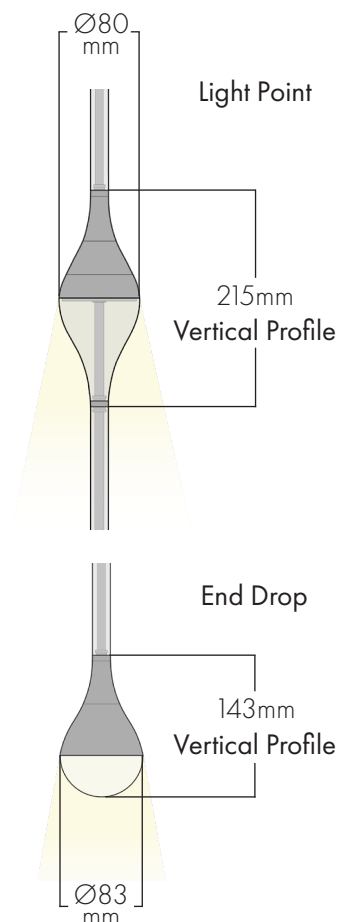

Jonathan Coles Lighting Studio
Courtyard Barn 2, Blounts Farm
Sonning Common
RG4 9PA
T: +44 (0) 1491 574663
mail@jonathancoles.co.uk
www.jonathancoles.co.uk

Oil Drop Data Sheet

Product Information

Droplets suspend from long stems as though caught by sunlight. Mouth blown glass elements are interspersed with polished aluminium forms to create a stunning though restrained light feature. Casting patterns to walls and floors it also provides a warm dimmable light effect. Suitable for many locations the Oil drop Chandelier is available in 3 standard arrangements with custom larger installations to project enquiry

Power: 10W - 140W
Integrated Lensed LED: Ra95
Dimmable: **Yes**
Lighting Temperature: Warm White 2500K
Rated Life: 50,000 hours
Protection: IP40, Class 3 SELV
Manufactured in the UK to EN60598 1-3

Oil Drop Chandelier 3 Drop - OD.03.01
Oil Drop Chandelier 5 Drop - OD.05.01
Oil Drop Chandelier 7 Drop - OD.07.01